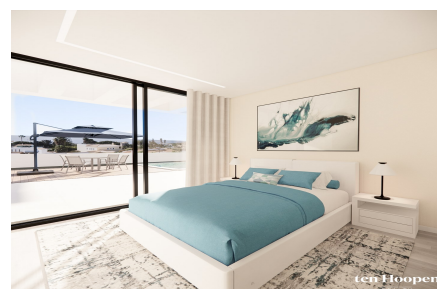

Premium Signature Villa in Praia da Luz – Luxury, Exclusivity, and Breathtaking Views

Ref.: V1227E | Luz, Lagos | 2 200 000 €

3

5

✓

✓

320 m²

988 m²