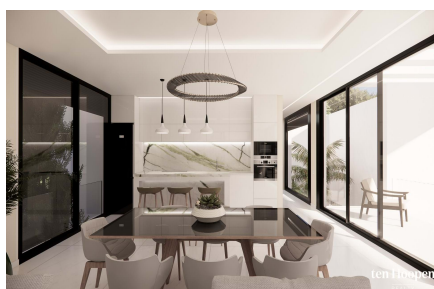

Premium Signature Villa in Praia da Luz – Luxury, Exclusivity, and Breathtaking Views

Ref.: V1227E | Luz, Lagos | 2 200 000 €

3

5

✓

✓

320 m²

988 m²