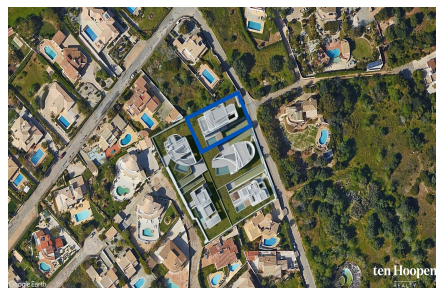

Plot with Project - Praia da Luz - Luz - Lagos

Ref.: T1227E | Luz, Lagos | 380 000 €