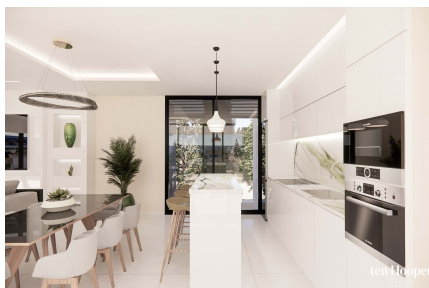

Plot with Project - Praia da Luz - Luz - Lagos

Ref.: T1227E | Luz, Lagos | 380 000 €