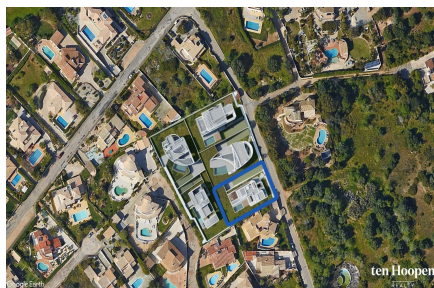

Plot with Project - Praia da Luz - Luz - Lagos

Ref.: T1227C | Luz, Lagos | 410 000 €