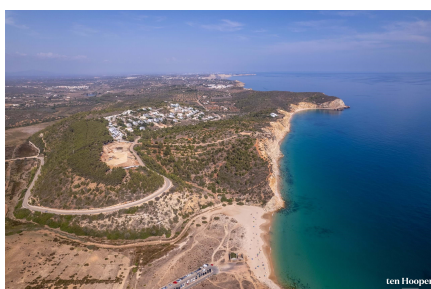

Urban plots for construction near the beach

Ref.: T1116D | Cabanas Velhas, Vila do Bispo | 225 150 €

0

0

-

-

220 m²

1240 m²

Urban plots for construction near the beach

Investing in a location that can increase in value is always important to guarantee a financial return and security for your investment. That's exactly what we propose in this option. With a privileged location and under development, these plots are the right choice for you.

Property Features

- Proximity: Beach
- Proximity: Golf course
- Proximity: Open field
- Views: Sea views
- Views: Countryside views
- Main drainage
- Walking distance to beach
- Quiet Location
- Parking space
- Views: Urbanization view
- Solar orientation: South
- Mains water
- Energetic certification: Exempt